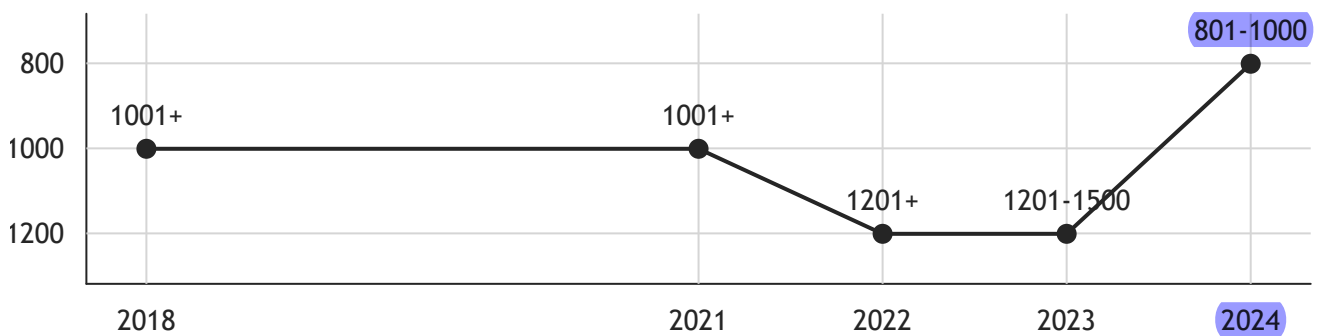

World University Rankings

2024 Results Overview

Highlights from your 2024 World University Rankings results

Rank Overview

A breakdown of your institutions performance in the World University Rankings

WORLDWIDE RANK

801-1000 / 1904

OVERALL SCORE

32.7-36.9

NATIONAL RANK

=25 / 91

HIGHEST RANKED PILLAR

TEACHING

(RANKED 746)

LOWEST RANKED PILLAR

INTERNATIONAL OUTLOOK

(RANKED 1878)

Subscribe for access to the full WUR dataset

Jawaharlal Nehru Technological University Anantapur (JNTUA)

🟢 #801-1000 in World University rankings 2024

Change Over Year

Chart

Table

Rank Change Over Year For The Period Of 2018-2024

Download PNG

Pillar Comparison With All Ranked Institutions

The World University Rankings are generated from 5 Pillars, each of which represents a key area of higher education excellence: teaching, research environment, research quality, industry and international outlook. The top and bottom whiskers denote the highest and lowest data points within the 1.5 inter-quartile range of the respective quartiles; the box itself is the interquartile range. [Click here](#) for more information about box plots