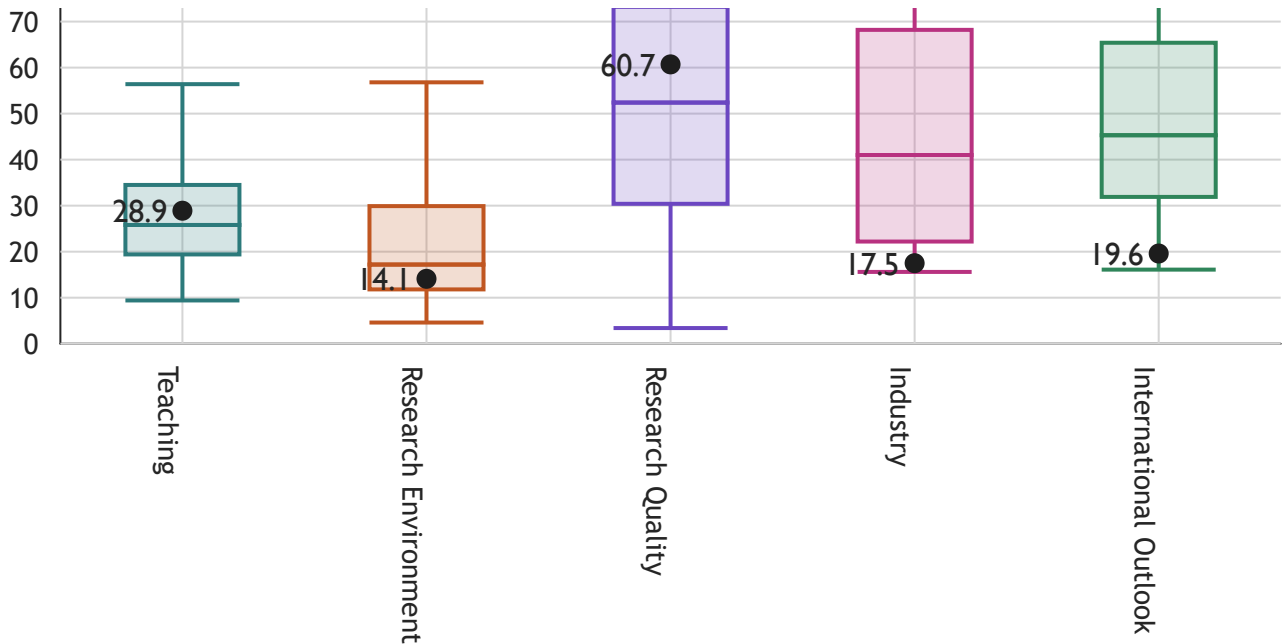

Change Over Year

Chart

Table

Rank Change Over Year For The Period Of 2018-2024

Download PNG

Pillar Comparison With All Ranked Institutions

The World University Rankings are generated from 5 Pillars, each of which represents a key area of higher education excellence: teaching, research environment, research quality, industry and international outlook. The top and bottom whiskers denote the highest and lowest data points within the 1.5 inter-quartile range of the respective quartiles; the box itself is the interquartile range. [Click here](#) for more information about box plots

Chart

Table

Region Worldwide

DataPoints

Jawaharlal Nehru Technological University Anantapur (JNTUA)

🟢 #801-1000 in World University rankings 2024

Download PNG

Performance Details

The table shows your own performance across the performance metrics and the Pillar they contribute to. The Pillars are blended in the following proportions: Teaching 29.5%, Research Environment 29%, Research Quality 30%, Industry 4%, International Outlook 7.5%.